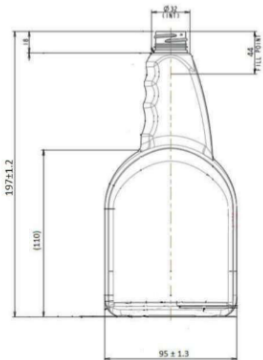

Trigger 500

General info

Item no. (SKU):	
Family / Range:	Trigger Bottles
Capacity:	500ml
Neck:	28/410
Weight:	37
Shape:	Square
Material:	PET
Colour:	All Colours Available
Print Areas:	N/A
Country of Origin:	Lithuania

Packaging Info

Packed in Boxes

Box Dimensions (mm):	594 x 394 x 448
Quantity per box (pcs):	
Boxes per pallet (pcs):	
Quantity per pallet (pcs):	
Net weight (kg):	
Gross weight (kg):	
Pallet height (mm):	2400

Packed in PE bags on trays (Full pallet)

Tray dimensions (mm):	1200 x 800 x 50
Quantity per tray (pcs):	160
Quantity per PE bag (pcs):	78
PE bags per tray (pcs):	2
Trays per pallet (pcs):	11
Quantity per pallet (pcs):	1760
Net weight (kg):	65
Gross weight (kg):	84
Pallet height (mm):	2400