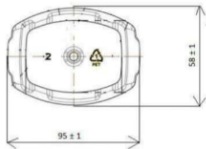

Trigger 500

General info

Item no. (SKU):	
Family / Range:	Trigger Bottles
Capacity:	500ml
Neck:	28/410
Weight:	37
Shape:	Square
Material:	PET
Colour:	All Colours Available
Print Areas:	N/A
Country of Origin:	Lithuania

Packaging Info

Packed in Boxes

Box Dimensions (mm):	594 x 394 x 448
Quantity per box (pcs):	
Boxes per pallet (pcs):	
Quantity per pallet (pcs):	
Net weight (kg):	
Gross weight (kg):	
Pallet height (mm):	2400

Packed in PE bags on trays (Full pallet)

Tray dimensions (mm):	1200 x 800 x 50
Quantity per tray (pcs):	160
Quantity per PE bag (pcs):	78
PE bags per tray (pcs):	2
Trays per pallet (pcs):	11
Quantity per pallet (pcs):	1760
Net weight (kg):	65
Gross weight (kg):	84
Pallet height (mm):	2400